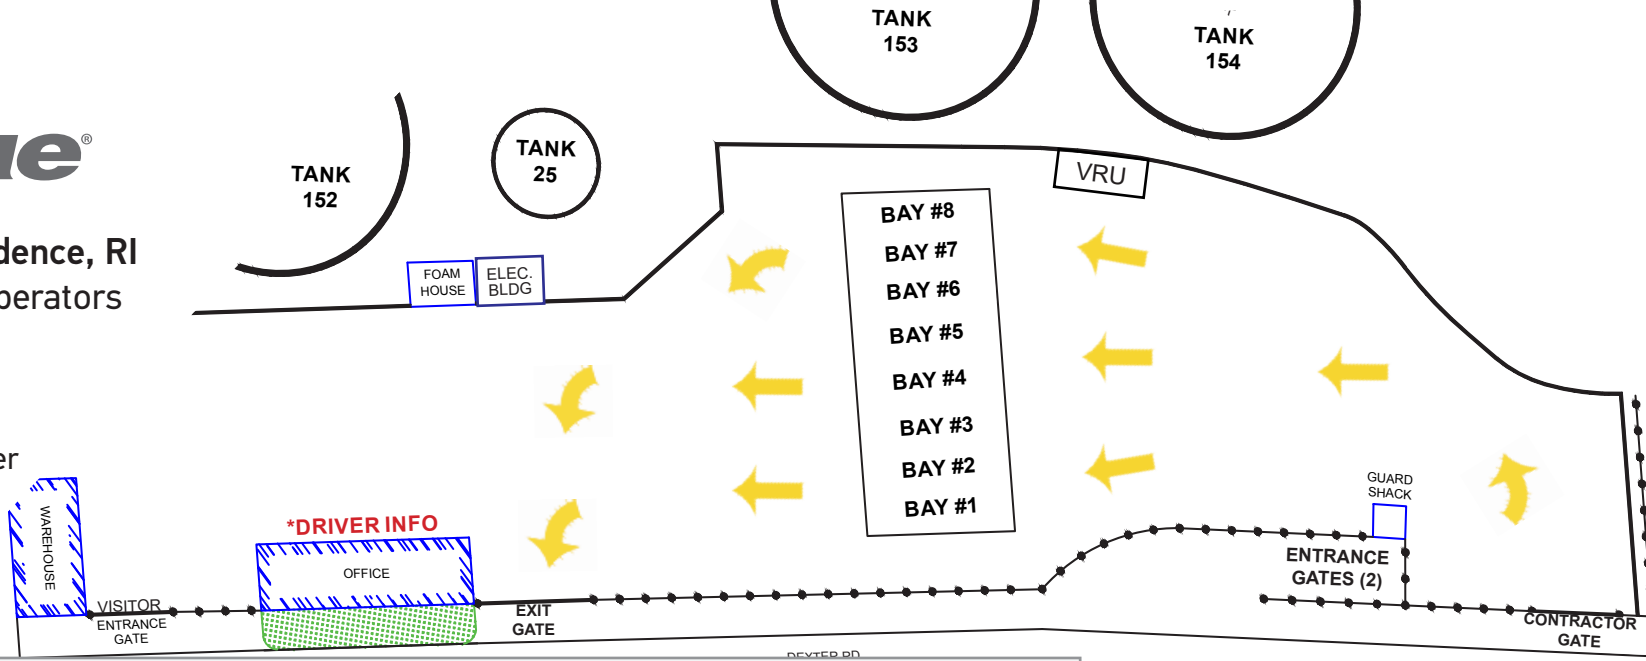

100 Dexter Rd., East Providence, RI
Hours: 24/7 with terminal operators
Main Office: (401) 433-7866

Terminal Contact:
Ronnie Amaral, Terminal Manager
Office: (401) 433-7865
Cell: (401) 524-0631